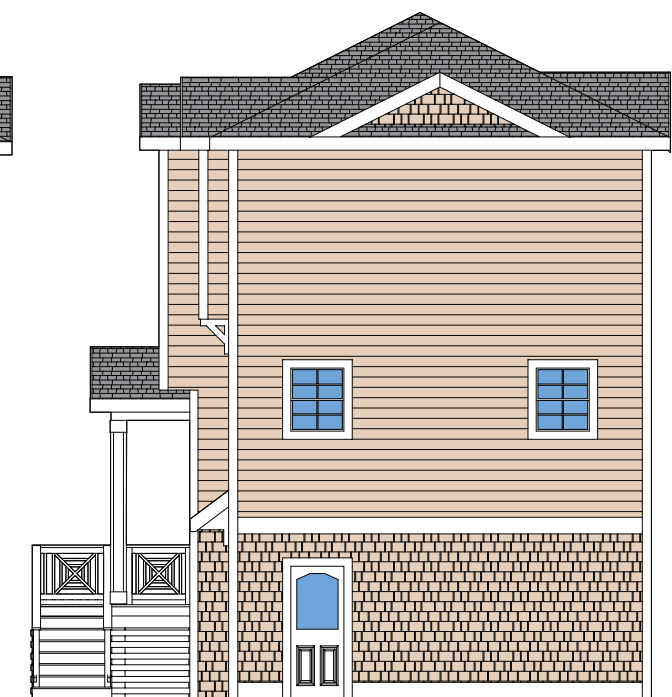

# Devonshire

PLACE

OUTER BANKS • KILL DEVIL HILLS, NC

**GROUND FLOOR**  
**FIRST FLOOR**  
**SECOND FLOOR**  
**TOTAL**

	HEATED SPACE	DECK	PORCH	GARAGE
GROUND FLOOR	476 S.F.	17 S.F.	34 S.F.	294 S.F.
FIRST FLOOR	943 S.F.		105 S.F.	
SECOND FLOOR	1,070 S.F.			
<b>TOTAL</b>	<b>2,489 S.F.</b>	<b>17 S.F.</b>	<b>139 S.F.</b>	<b>294 S.F.</b>

FRONT ELEVATION

LEFT ELEVATION

REAR ELEVATION

RIGHT ELEVATION