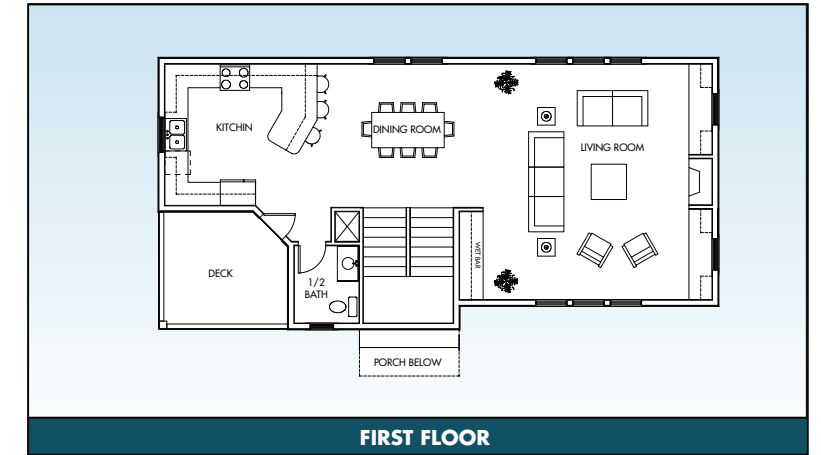

# Devonshire

PLACE

OUTER BANKS • KILL DEVIL HILLS, NC

**GROUND FLOOR**  
**FIRST FLOOR**  
**SECOND FLOOR**  
**TOTAL**

	HEATED SPACE	DECK	PORCH	GARAGE
GROUND FLOOR	476 S.F.	17 S.F.	34 S.F.	294 S.F.
FIRST FLOOR	943 S.F.		105 S.F.	
SECOND FLOOR	1,070 S.F.			
<b>TOTAL</b>	<b>2,489 S.F.</b>	<b>17 S.F.</b>	<b>139 S.F.</b>	<b>294 S.F.</b>

FRONT ELEVATION

LEFT ELEVATION

REAR ELEVATION

RIGHT ELEVATION