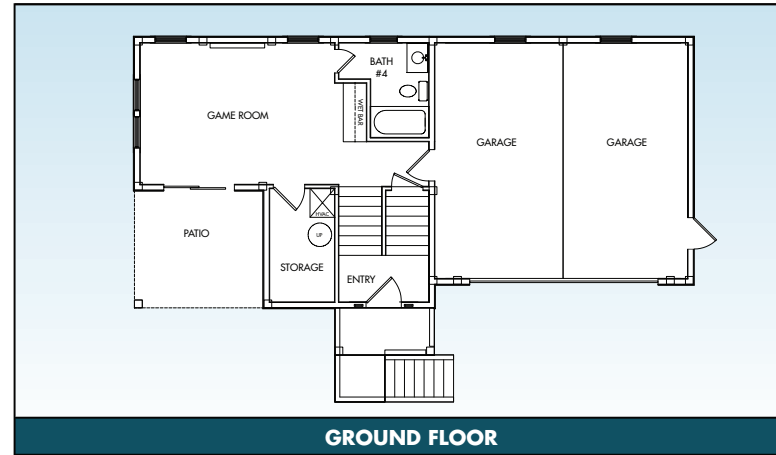

# Devonshire

PLACE

OUTER BANKS • KILL DEVIL HILLS, NC

**GROUND FLOOR**  
**FIRST FLOOR**  
**SECOND FLOOR**  
**TOTAL**

	HEATED SPACE	DECK	PORCH	GARAGE
GROUND FLOOR	476 S.F.	17 S.F.	34 S.F.	294 S.F.
FIRST FLOOR	943 S.F.		105 S.F.	
SECOND FLOOR	1,070 S.F.			
<b>TOTAL</b>	<b>2,489 S.F.</b>	<b>17 S.F.</b>	<b>139 S.F.</b>	<b>294 S.F.</b>

FRONT ELEVATION

LEFT ELEVATION

REAR ELEVATION

RIGHT ELEVATION