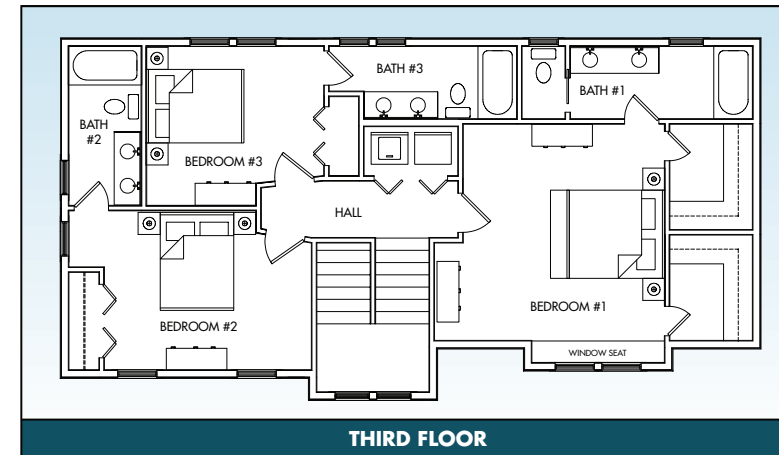

# Devonshire

PLACE

OUTER BANKS • KILL DEVIL HILLS, NC

**GROUND FLOOR**  
**FIRST FLOOR**  
**SECOND FLOOR**  
**TOTAL**

	HEATED SPACE	DECK	PORCH	GARAGE
GROUND FLOOR	476 S.F.	17 S.F.	34 S.F.	294 S.F.
FIRST FLOOR	943 S.F.		105 S.F.	
SECOND FLOOR	1,070 S.F.			
<b>TOTAL</b>	<b>2,489 S.F.</b>	<b>17 S.F.</b>	<b>139 S.F.</b>	<b>294 S.F.</b>

FRONT ELEVATION

LEFT ELEVATION

REAR ELEVATION

RIGHT ELEVATION