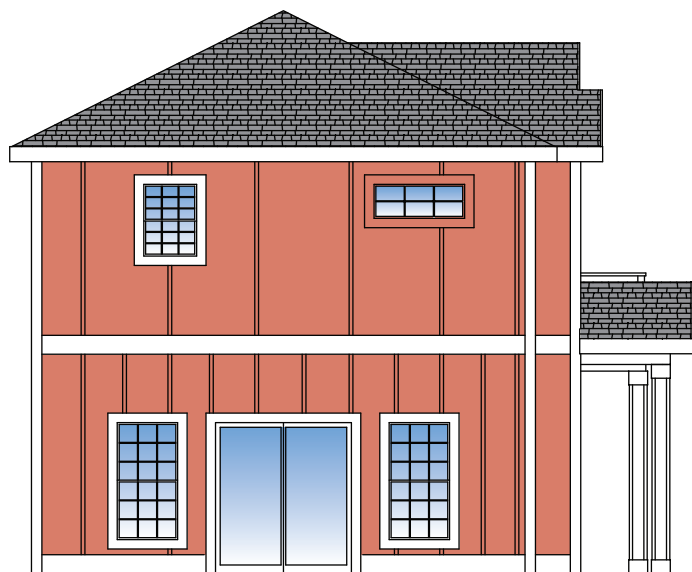

| | HEATED SPACE | PORCH | DECK | GARAGE |
|---------------------|--------------|---------|---------|----------|
| GROUND FLOOR | 790 S.F. | 32 S.F. | | 278 S.F. |
| FIRST FLOOR | 1,009 S.F. | | 63 S.F. | |
| TOTAL | 1,799 S.F. | 32 S.F. | 63 S.F. | 278 S.F. |

LEFT ELEVATION

REAR ELEVATION

RIGHT ELEVATION

Devonshire
PLACE
OUTER BANKS • KILL DEVIL HILLS, NC