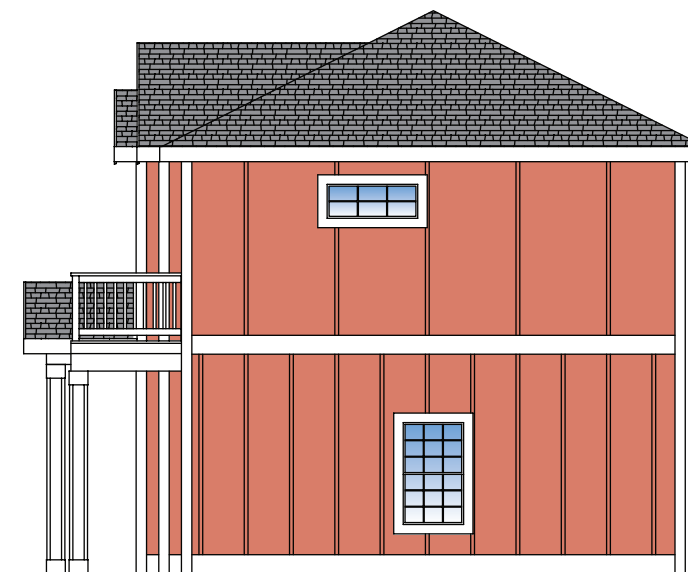

| | HEATED SPACE | PORCH | DECK | GARAGE |
|---------------------|--------------|---------|---------|----------|
| GROUND FLOOR | 790 S.F. | 32 S.F. | | 278 S.F. |
| FIRST FLOOR | 1,009 S.F. | | 63 S.F. | |
| TOTAL | 1,799 S.F. | 32 S.F. | 63 S.F. | 278 S.F. |

LEFT ELEVATION

REAR ELEVATION

RIGHT ELEVATION

Devonshire
PLACE
OUTER BANKS • KILL DEVIL HILLS, NC